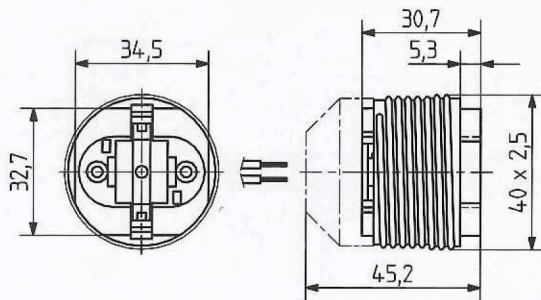

Lampholders for compact fluorescent lamps

26.717

G23

pkg.	wt.	part no.
250	20 g	26.717.4302.50

- For lamps TC-S
- Snap in fixing
- Housing: PBT
- Wiring: rear entry wiring
- Threaded barrel

Find accessories on page: [03] 23, [03] 24, [03] 25, [10] 38, [10] 39, [10] 40, [10] 41, [10] 42, [10] 43

T 140

0.5 - 1.0 mm²

max. ø 1.8 mm

0.5 - 1.0 mm²

CAD

i

[03] 3...